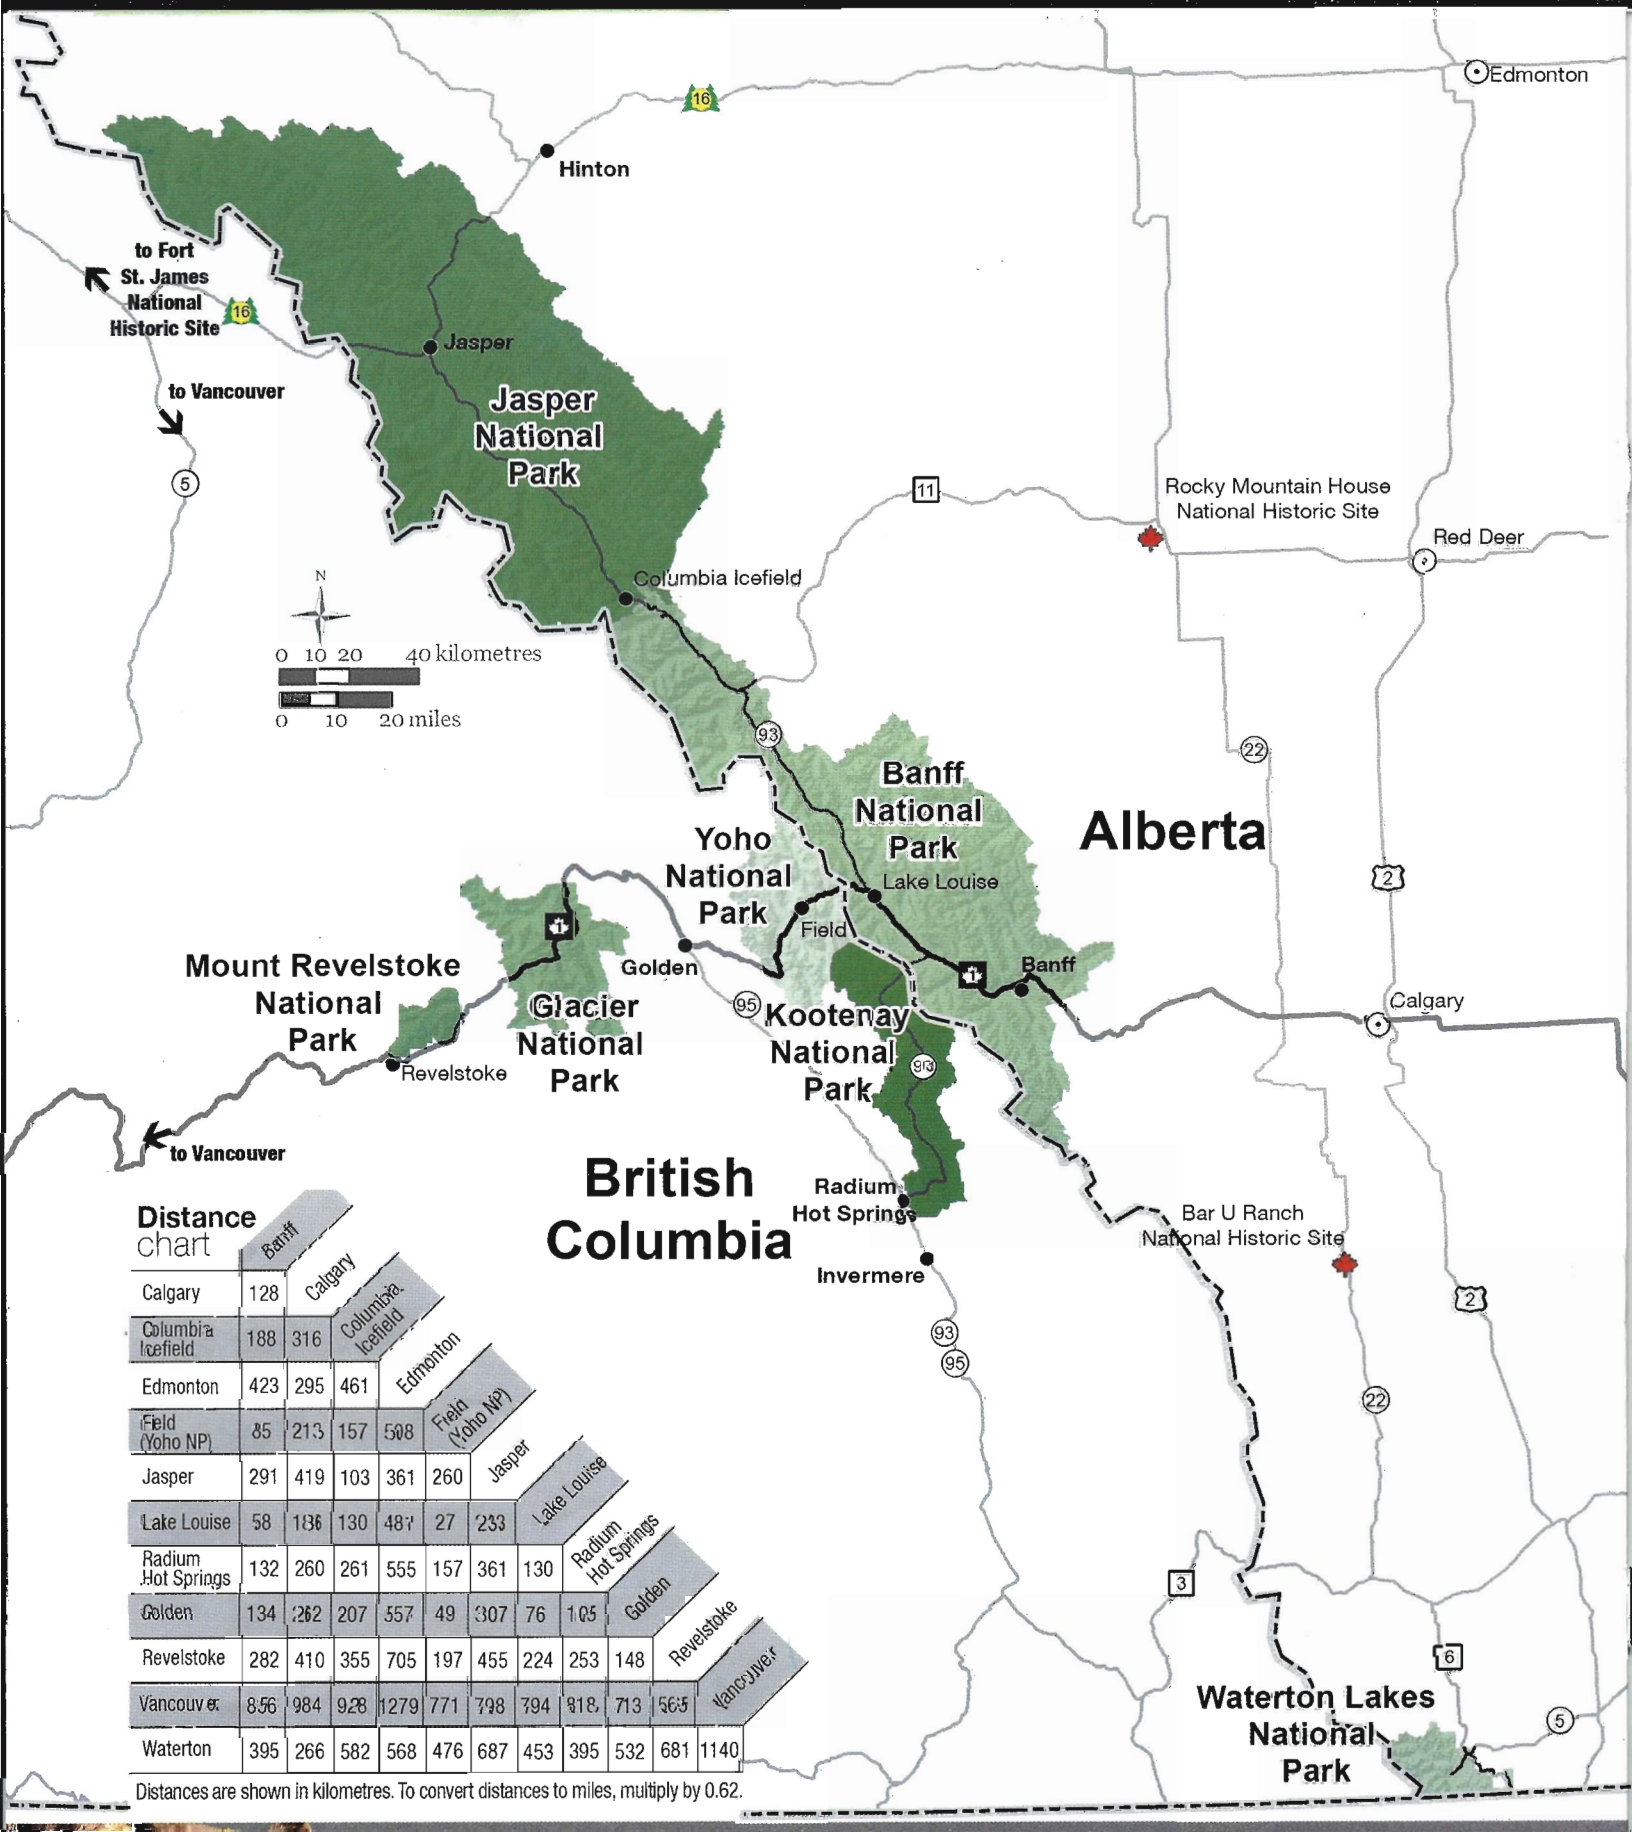

# WATERTON LAKES NATIONAL PARK

### Hiking Trails

<span style="color: green;">●</span> Easy	<span style="background-color: blue; color: white;">■</span> Moderate	<span style="color: grey;">◆</span> Difficult
1 Townsite	16 Summit Lake	
2 Prince of Wales	17 Lineham Creek	
3 Linnet Lake Loop	18 Lower Rowe Lake	
4 Kootenai Brown	19 Upper Rowe Lake	
5 Cameron Lakeshore	20 Bertha Lake	
6 Akamina Lake	21 Lakeshore Trail	
7 Red Rock Canyon Loop	22 Horseshoe Basin	
8 Blakiston Falls	23 Blakiston Valley	
9 Crandell Lake (Red Rock Parkway)	24 Goat Lake	
10 Crandell Lake (Akamina Parkway)	25 Wishbone	
11 Lower Bertha Falls	26 Crypt Lake	
12 Bears Hump	27 Carthew-Alderson	
13 Snowshoe	28 Twin Lakes	
14 Forum Lake, B.C.	29 Tamarack Trail	
15 Wall Lake, B.C.		

### Legend

	Warden Cabin/Office
	Exhibit
	Information Centre
	Campground Outside Park
	Day-use Site
	Frontcountry Campground
	Backcountry Campground
	Waterton Townsite
	Hiking Trail
	Hiking and Cycling Permitted
	Unmaintained Trail
	Park Boundary

CANADA  
UNITED STATES

**Distance chart**

	Banff																		
Calgary	128	Calgary																	
Columbia Icefield	188	316	Columbia Icefield																
Edmonton	423	295	461	Edmonton															
Field (Yoho NP)	85	213	157	508	Field (Yoho NP)														
Jasper	291	419	103	361	260	Jasper													
Lake Louise	58	136	130	481	27	233	Lake Louise												
Radium Hot Springs	132	260	261	555	157	361	130	Radium Hot Springs											
Golden	134	262	207	557	49	307	76	105	Golden										
Revelstoke	282	410	355	705	197	455	224	253	148	Revelstoke									
Vancouver	856	984	928	1279	771	798	794	818	713	565	Vancouver								
Waterton	395	266	582	568	476	687	453	395	532	681	1140								