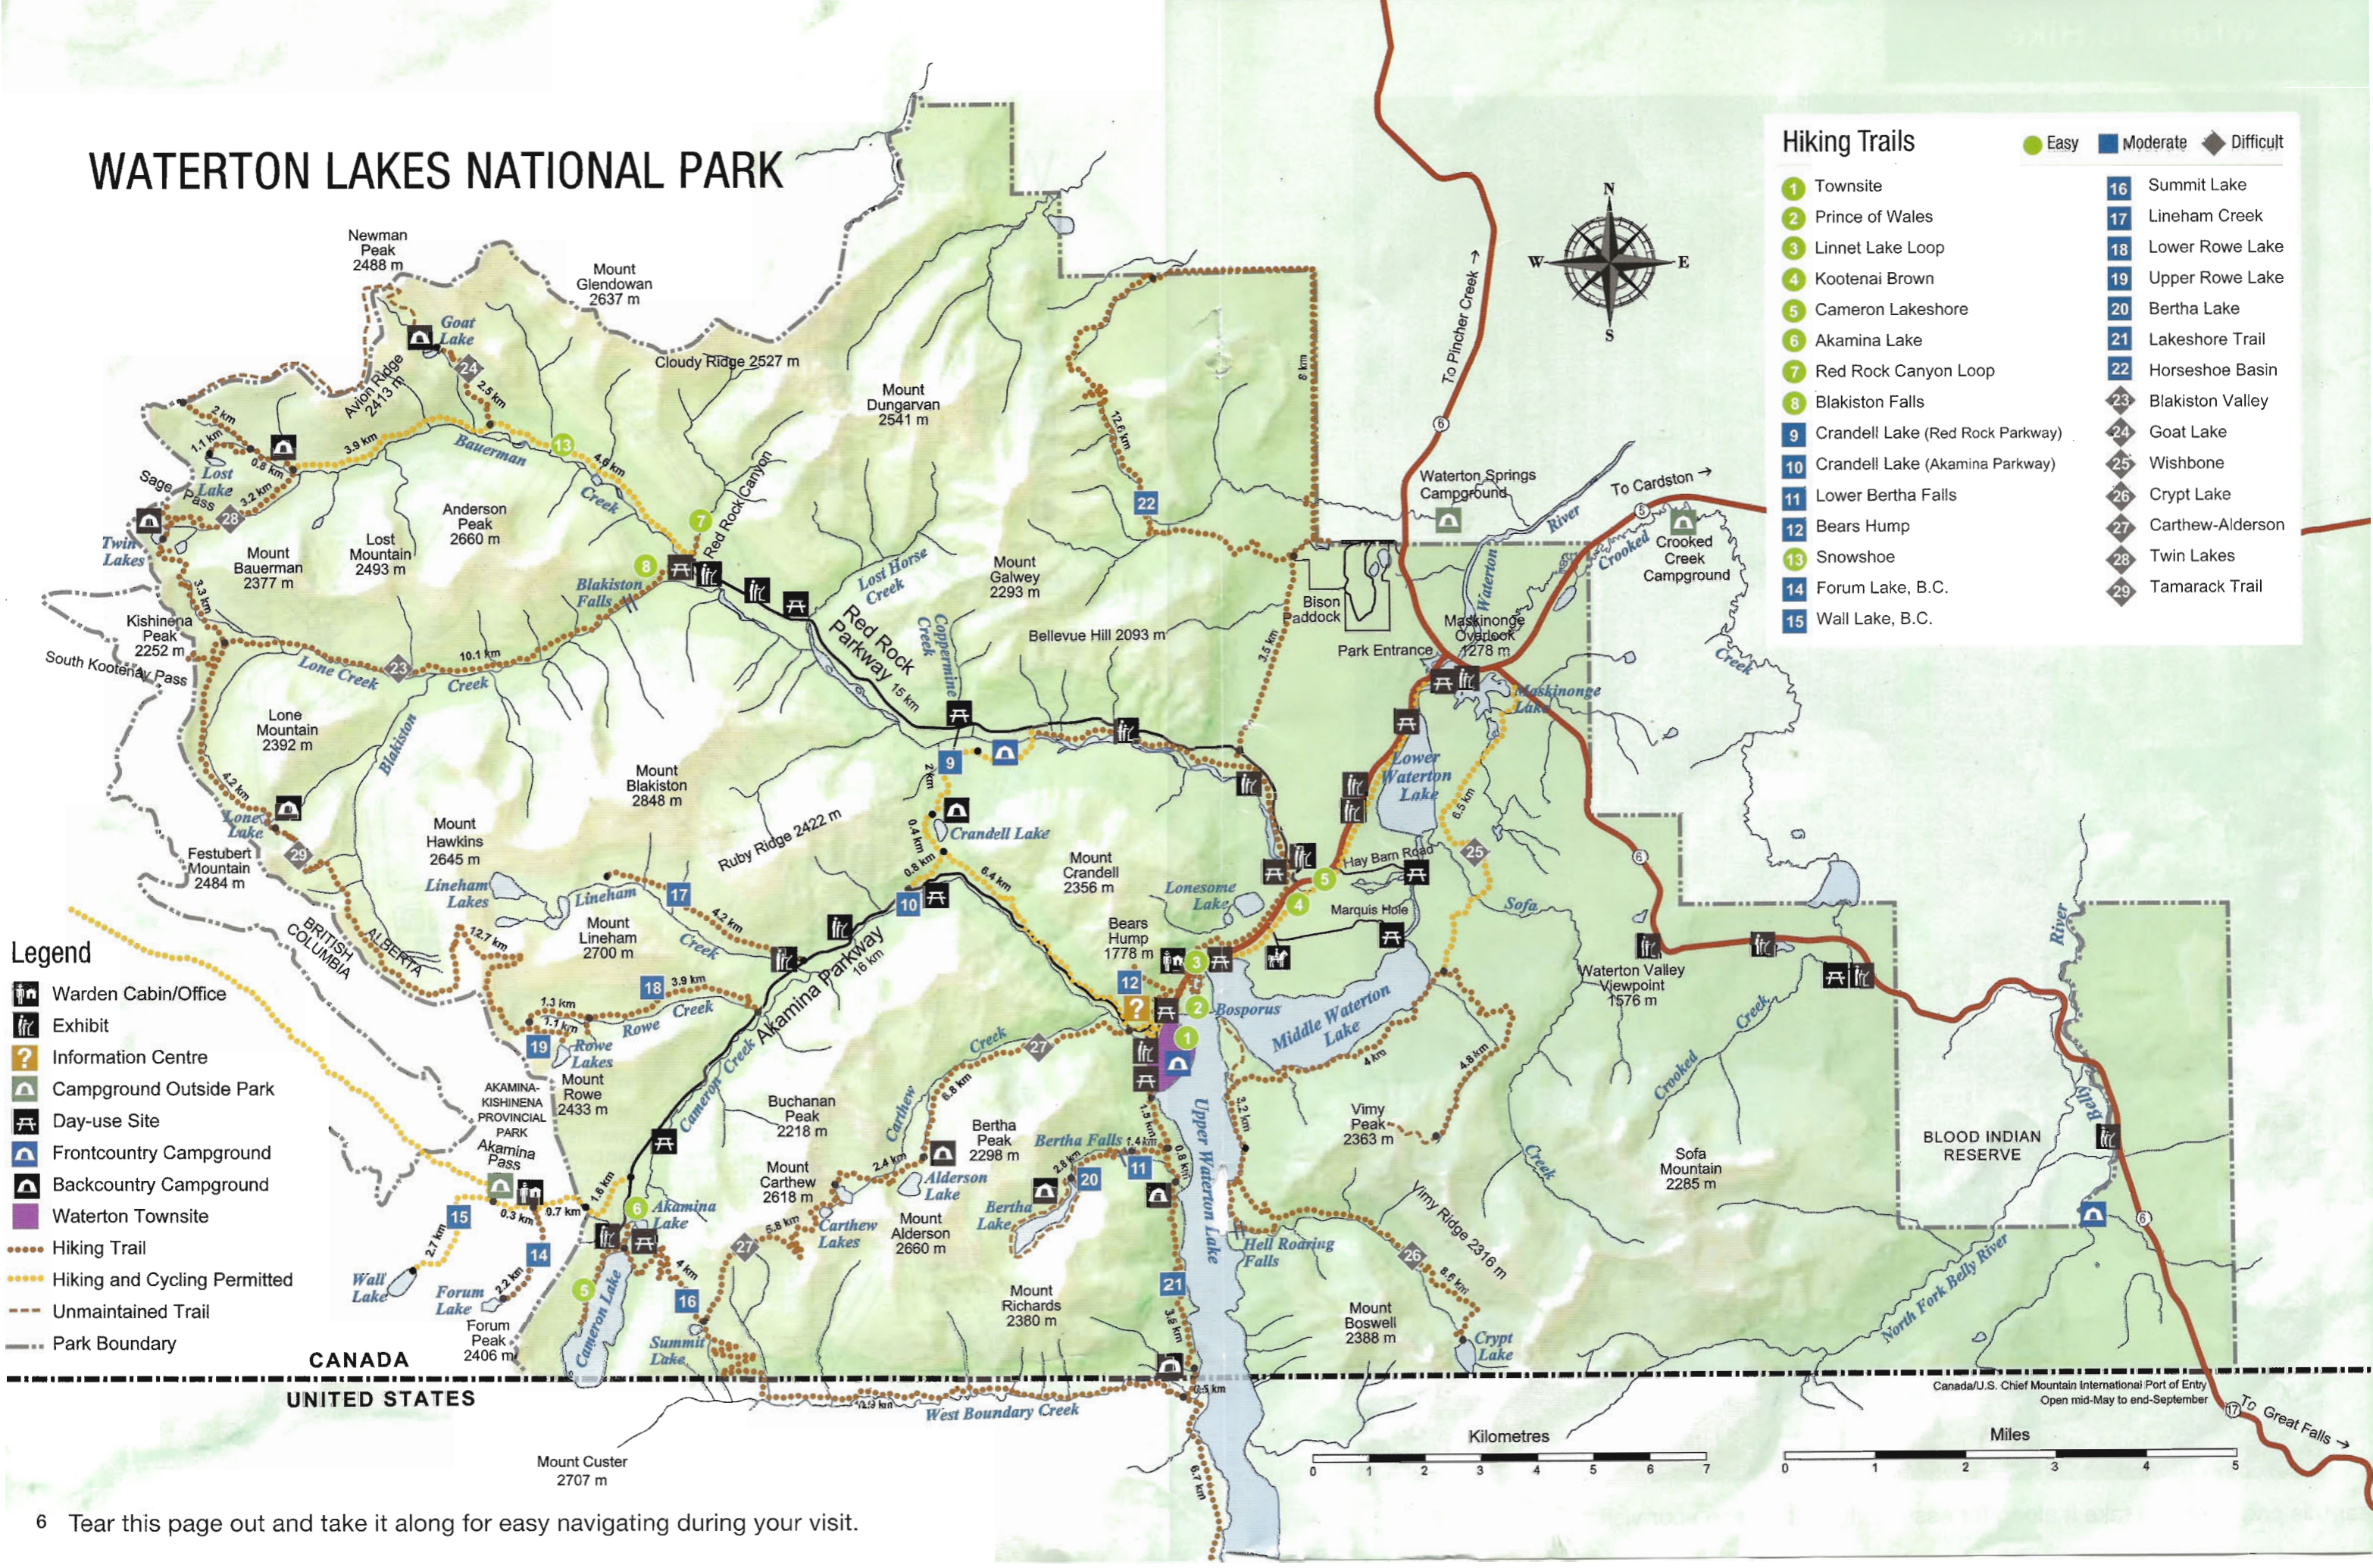

# WATERTON LAKES NATIONAL PARK

### Hiking Trails

<span style="color: green;">●</span> Easy	<span style="background-color: blue; color: white;">■</span> Moderate	<span style="color: grey;">◆</span> Difficult
1 Townsite	16 Summit Lake	
2 Prince of Wales	17 Lineham Creek	
3 Linnet Lake Loop	18 Lower Rowe Lake	
4 Kootenai Brown	19 Upper Rowe Lake	
5 Cameron Lakeshore	20 Bertha Lake	
6 Akamina Lake	21 Lakeshore Trail	
7 Red Rock Canyon Loop	22 Horseshoe Basin	
8 Blakiston Falls	23 Blakiston Valley	
9 Crandell Lake (Red Rock Parkway)	24 Goat Lake	
10 Crandell Lake (Akamina Parkway)	25 Wishbone	
11 Lower Bertha Falls	26 Crypt Lake	
12 Bears Hump	27 Carthew-Alderson	
13 Snowshoe	28 Twin Lakes	
14 Forum Lake, B.C.	29 Tamarack Trail	
15 Wall Lake, B.C.		

### Legend

	Warden Cabin/Office
	Exhibit
	Information Centre
	Campground Outside Park
	Day-use Site
	Frontcountry Campground
	Backcountry Campground
	Waterton Townsite
	Hiking Trail
	Hiking and Cycling Permitted
	Unmaintained Trail
	Park Boundary

CANADA  
UNITED STATES

**Distance chart**

	Banff																		
Calgary	128	Calgary																	
Columbia Icefield	188	316	Columbia Icefield																
Edmonton	423	295	461	Edmonton															
Field (Yoho NP)	85	213	157	508	Field (Yoho NP)														
Jasper	291	419	103	361	260	Jasper													
Lake Louise	58	136	130	481	27	233	Lake Louise												
Radium Hot Springs	132	260	261	555	157	361	130	Radium Hot Springs											
Golden	134	262	207	557	49	307	76	105	Golden										
Revelstoke	282	410	355	705	197	455	224	253	148	Revelstoke									
Vancouver	856	984	928	1279	771	798	794	818	713	565	Vancouver								
Waterton	395	266	582	568	476	687	453	395	532	681	1140								